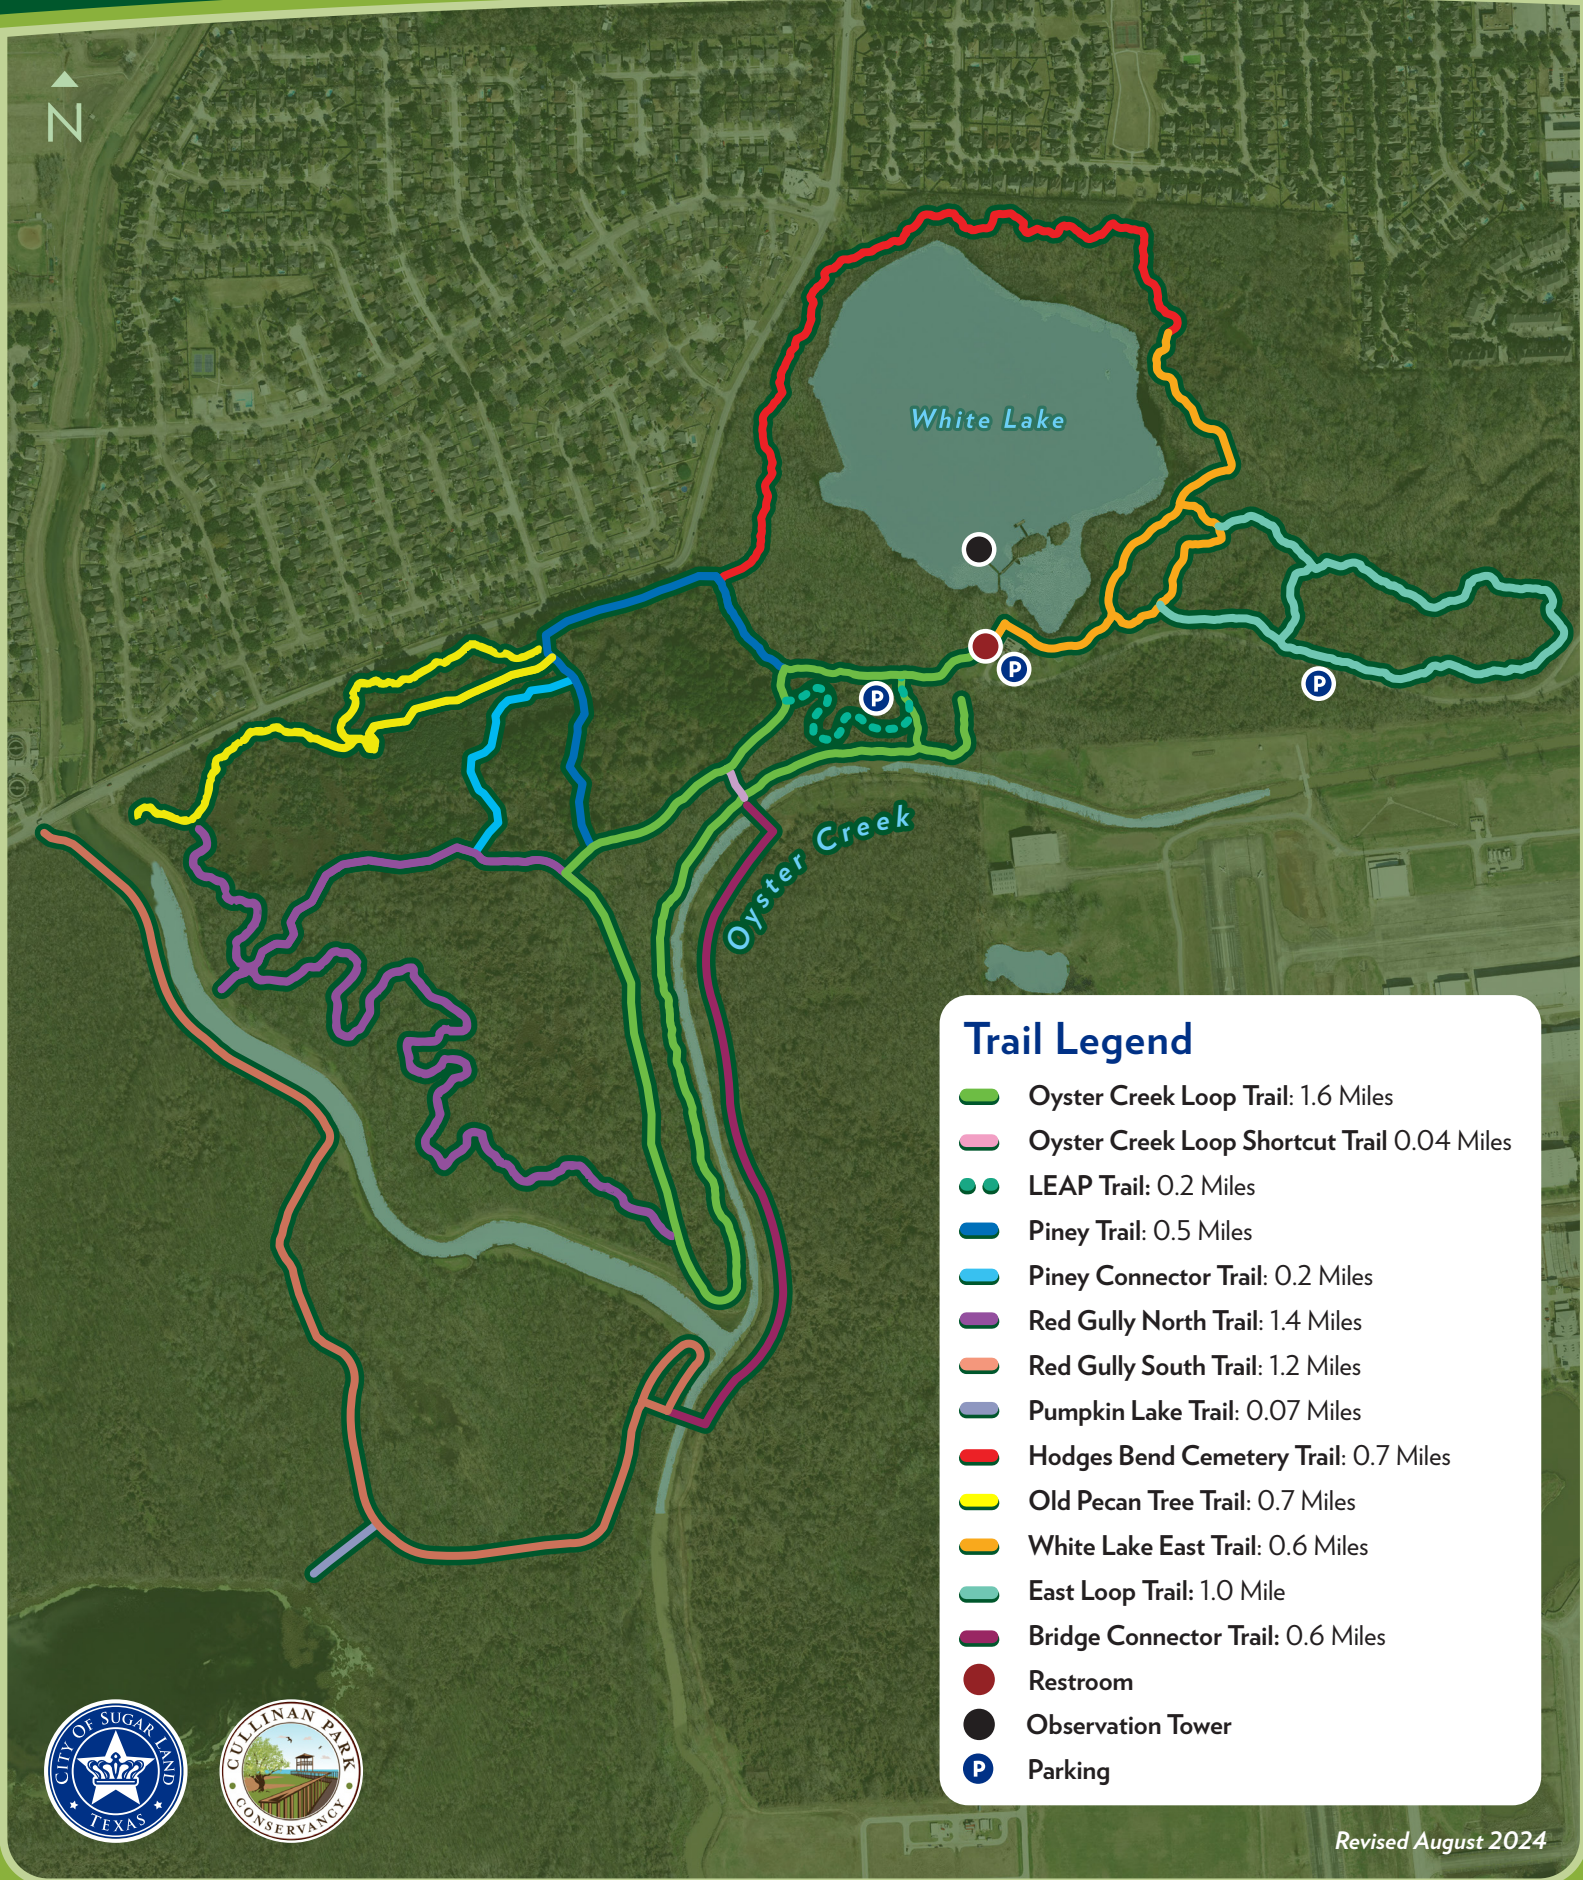

# CULLINAN PARK TRAIL MAP

## Trail Legend

- Oyster Creek Loop Trail: 1.6 Miles
- Oyster Creek Loop Shortcut Trail 0.04 Miles
- LEAP Trail: 0.2 Miles
- Piney Trail: 0.5 Miles
- Piney Connector Trail: 0.2 Miles
- Red Gully North Trail: 1.4 Miles
- Red Gully South Trail: 1.2 Miles
- Pumpkin Lake Trail: 0.07 Miles
- Hodges Bend Cemetery Trail: 0.7 Miles
- Old Pecan Tree Trail: 0.7 Miles
- White Lake East Trail: 0.6 Miles
- East Loop Trail: 1.0 Mile
- Bridge Connector Trail: 0.6 Miles
- Restroom
- Observation Tower
- Parking